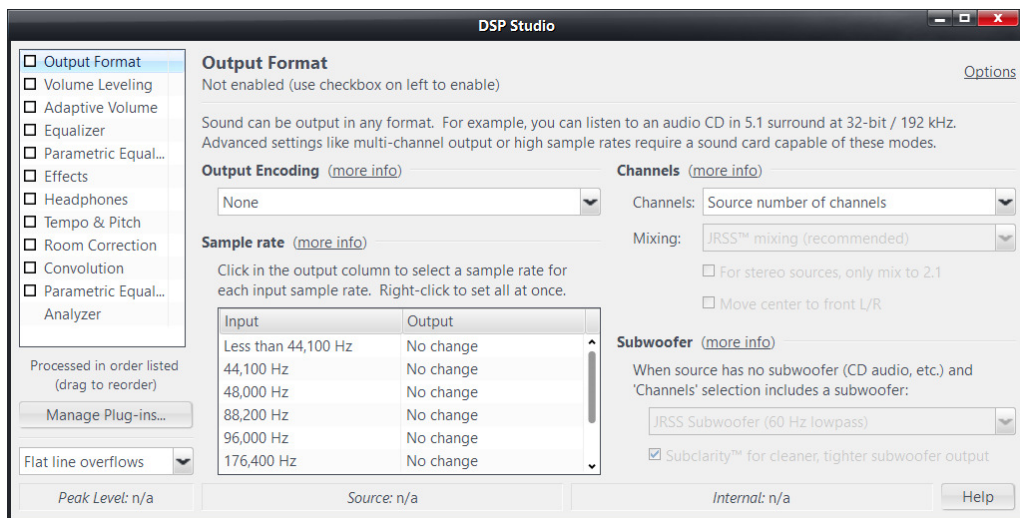

... Device Settings...

default settings as below:

... DSP & output format...

default settings as below:

... Configure input plug-in...

Off