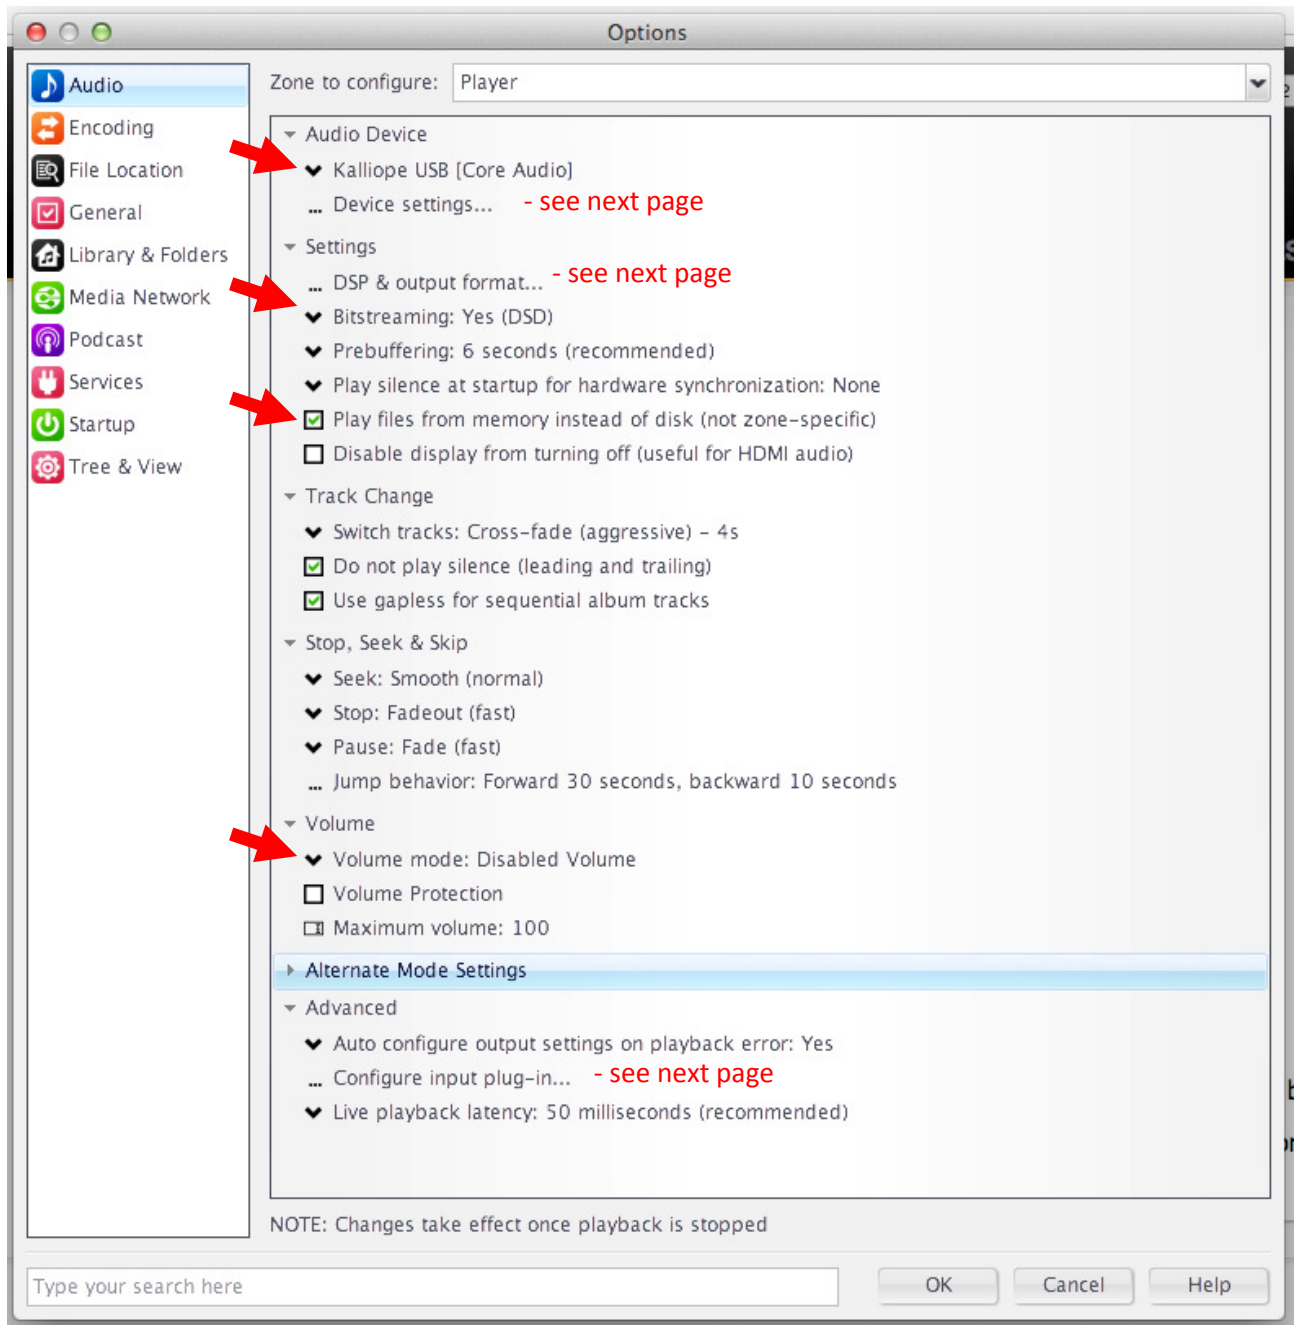

Setup with Kalliope DAC:

Mac OS X
JRiver ver. 19.0.124

Settings JRiver:

JRiver Audio \ Options:

- Audio Device: ✓ Kalliope USB [Core Audio]
- Settings: ✓ Bitstreaming: Yes (DSD)
- Memory: ✓ Play files from memory instead off disk
- Volume: ✓ Volume mode: Disabled Volume

... Device Settings...

default settings as below:

... DSP & output format...

default settings as below:

... Configure input plug-in...

Off